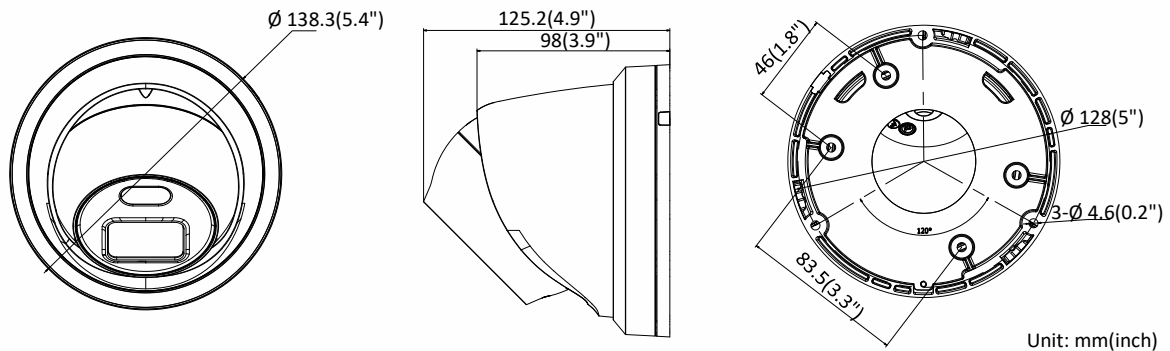

Audio Compression	G.711/G.722.1/G.726/MP2L2/PCM
Audio Bit Rate	64Kbps(G.711)/16Kbps(G.722.1)/16Kbps(G.726)/32-160Kbps(MP2L2)
Network	
Network Storage	Support micro SD/SDHC/SDXC card (128G) local storage, NAS (NFS,SMB/CIFS), ANR
Alarm Trigger	Motion detection, video tampering detection, network disconnected, IP address conflict, illegal login, HDD full, HDD error
Protocols	TCP/IP, ICMP, HTTP, HTTPS, FTP, DHCP, DNS, DDNS, RTP, RTSP, RTCP, PPPoE, NTP, UPnP, SMTP, SNMP, IGMP, 802.1X, QoS, IPv6, UDP, Bonjour
General Function	One-key reset, anti-flicker, three streams, heartbeat, mirror, password protection, privacy mask, watermark, IP address filter
Firmware Version	V5.5.82
API	ONVIF (PROFILE S, PROFILE G), ISAPI
Simultaneous Live View	Up to 6 channels
User/Host	Up to 32 users 3 levels: Administrator, Operator and User
Client	iVMS-4200, Hik-Connect, iVMS-4500, iVMS-5200
Web Browser	Plug-in required live view: IE8+, Chrome 41.0-44, Firefox 30.0-51, Safari 8.0-11 Plug-in free live view: Chrome 45.0+, Firefox 52.0+
Interface	
Communication Interface	1 RJ45 10M/100M self-adaptive Ethernet port
On-board Storage	Built-in micro SD/SDHC/SDXC slot, up to 128 GB
Reset Button	Yes
Audio (-U)	1 audio input (built-in mic), mono sound
General	
Operating Conditions	-30 °C to +60 °C (-22 °F to +140 °F), humidity 95% or less (non-condensing)
Power Supply	12 VDC ± 25%, 5.5 mm coaxial power plug PoE (802.3af, class 3)
Power Consumption	12 VDC, 0.5 A, max. 6 W PoE: (802.3af, 36 V to 57 V), 0.3 A to 0.1 A, max. 7.5 W
Visible Light Range	Up to 30m
Protection Level	-L model: IP67 -LU model: IP66
Material	Camera: Metal, trim ring: Plastic
Dimension	Camera: Φ 138.3 × 125.2 mm (Φ 5.4" × 4.9") With package: 170 × 170 × 150 mm (7" × 7" × 5.9")
Weight	Camera: 575 g (1.3 lb.) With package: 833 g (1.8 lb.)

Available Model

DS-2CD2347G1-L (4/6 mm), DS-2CD2347G1-LU (4/6 mm)

Dimension

Unit: mm(inch)

Accessory

DS-1273ZJ-140
Wall Mount

DS-1271ZJ-140
Pendant Mount

DS-1280ZJ-DM21
Junction Box